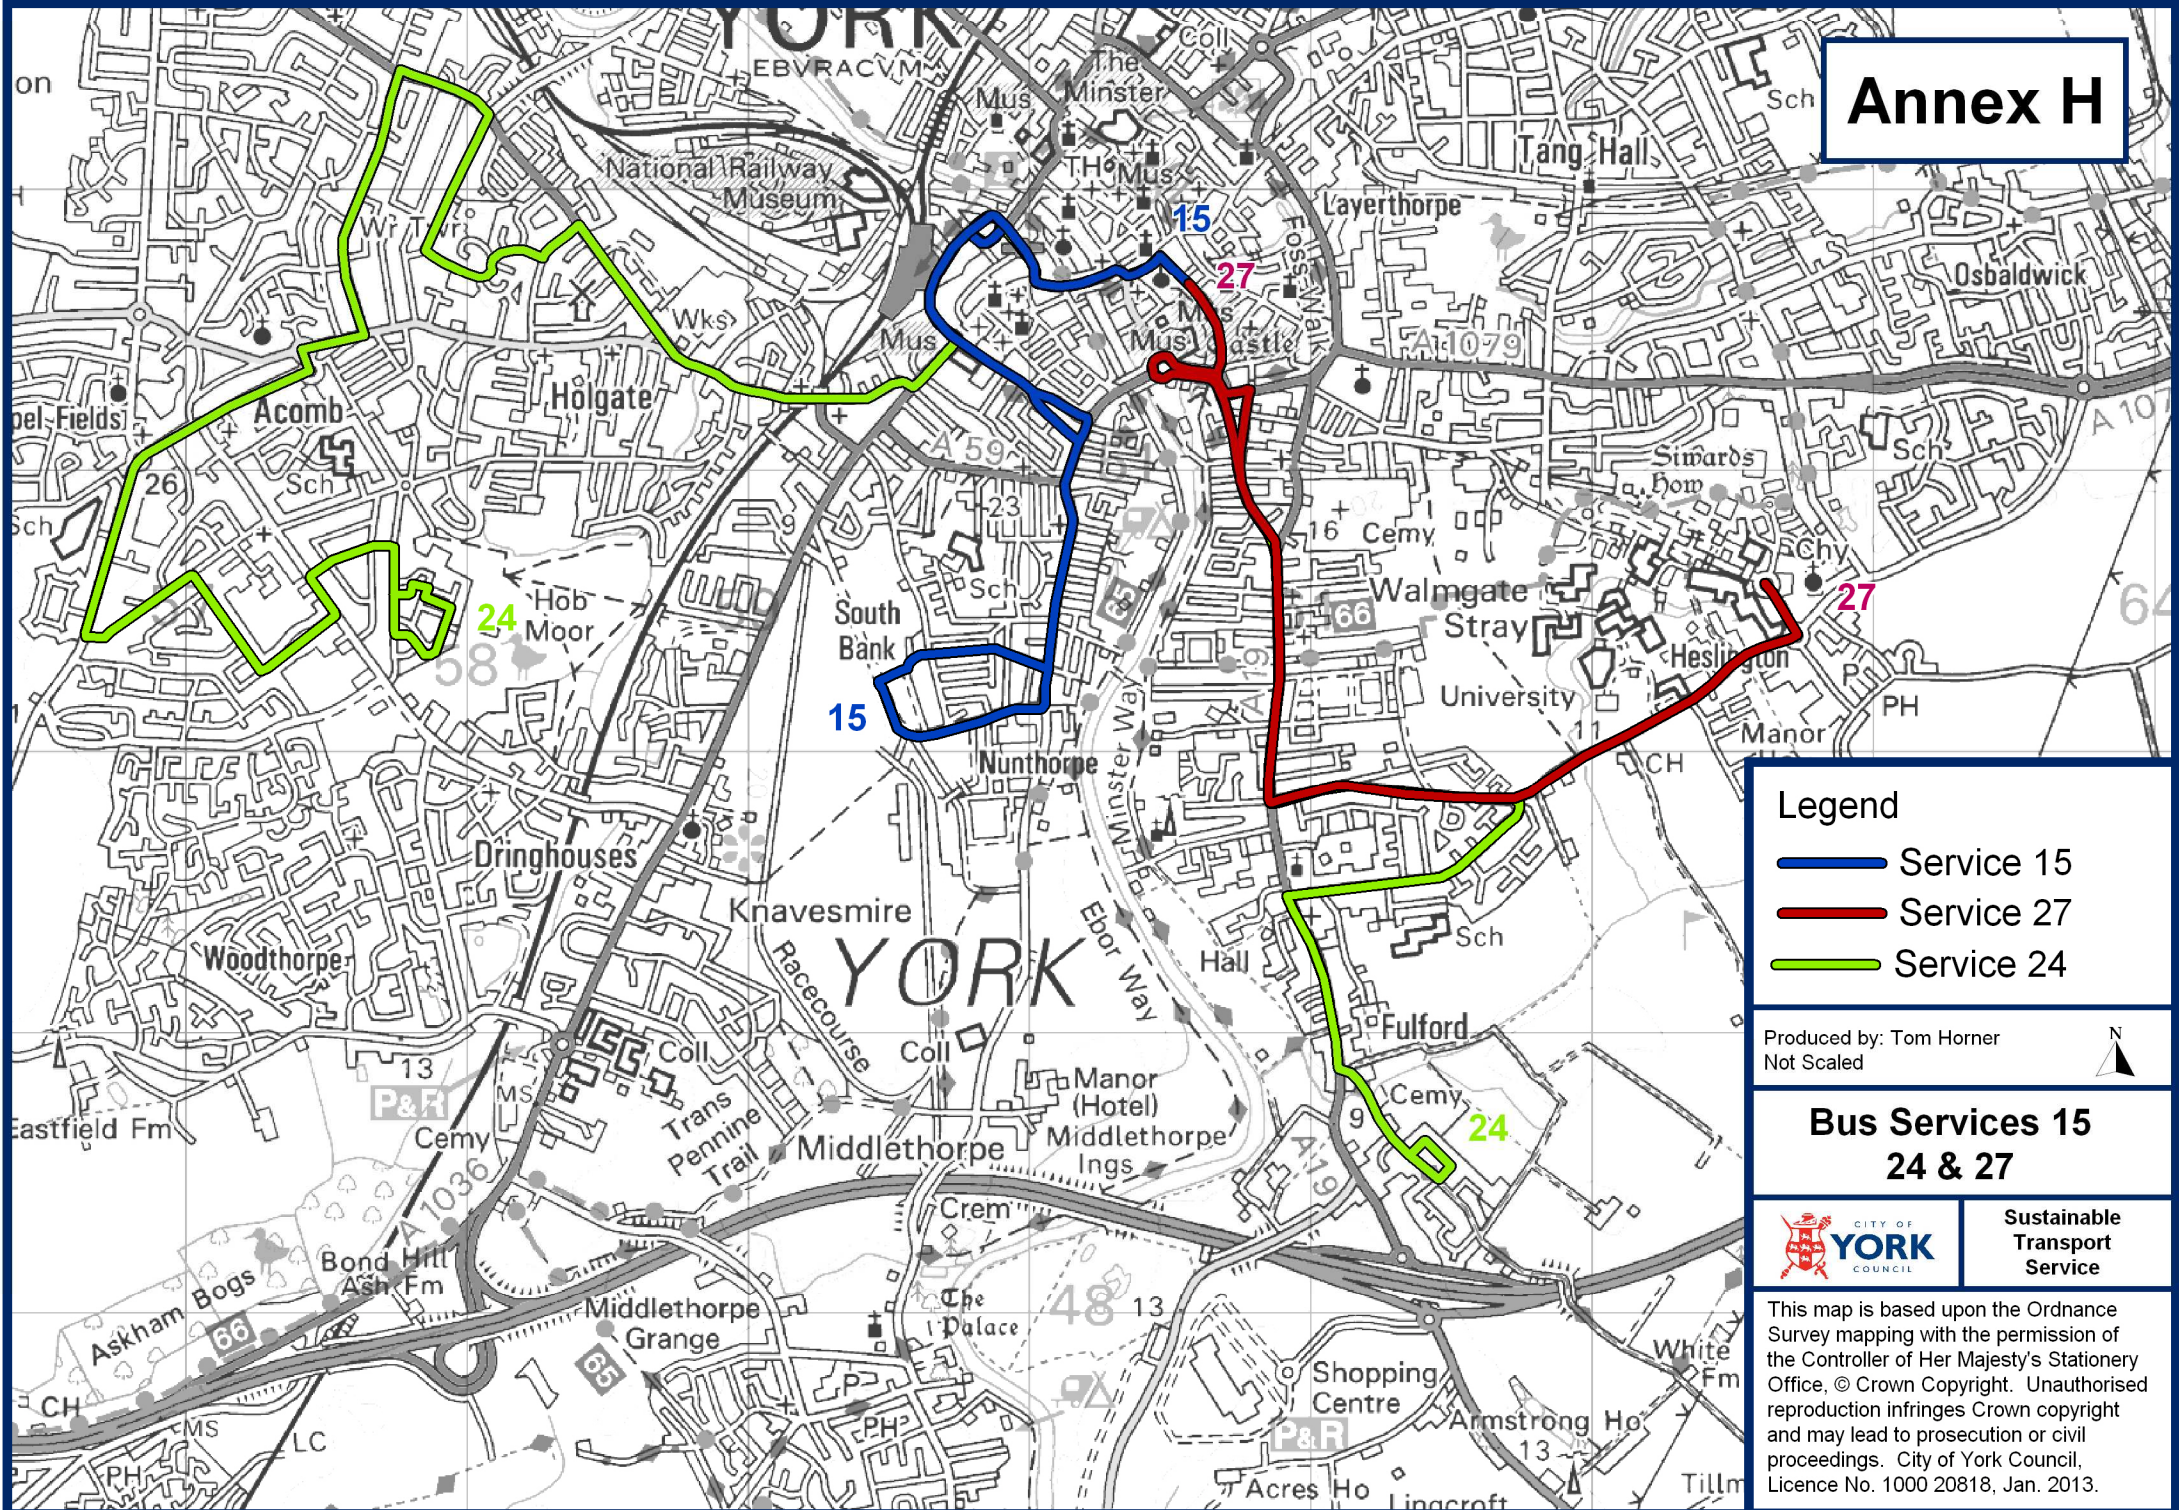

Annex H

Legend

- Service 15
- Service 27
- Service 24

Produced by: Tom Horner
Not Scaled

Bus Services 15 24 & 27

**Sustainable
Transport
Service**

This map is based upon the Ordnance Survey mapping with the permission of the Controller of Her Majesty's Stationery Office, © Crown Copyright. Unauthorised reproduction infringes Crown copyright and may lead to prosecution or civil proceedings. City of York Council, Licence No. 1000 20818, Jan. 2013.